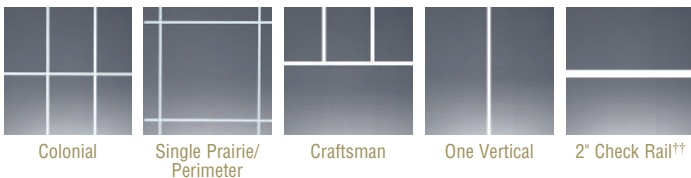

SIGNATURE ELITE

HIGH-PERFORMANCE VINYL WINDOWS

SIMULATED DIVIDED LITES

UPSCALE DESIGN WITH ARCHITECTURAL APPEAL

TRADITIONAL AESTHETIC WITH UNMATCHED PERFORMANCE

Signature Elite Simulated Divided Lites replicate the historical beauty of true divided lites – handcrafted with small individual panes of glass separated by muntins and mounted in a frame. Our refined design combines this timeless aesthetic with the superior quality, energy efficiency and easy-care convenience of today’s advanced technology.

- Grids are affixed to interior and exterior of windows, adding character and charm throughout.
- Shadow bars placed between panes feature a mill finish to further enhance the dimensional appearance of divided lites.†
- Available in the full collection of Signature Elite colors and woodgrain finishes.
- Choose from historic grid patterns in Colonial, Single Prairie, Single Perimeter, Craftsman, One Vertical and 2" Check Rail.**

1-1/4" (above left) and 7/8" (above right) Simulated Divided Lite with mill finish shadow bar.

GRID PATTERNS

EXTERIOR PALETTE

Black	Forest Green
Architectural Bronze	Silver
American Terra	Castle Gray
Hudson Khaki	Classic Clay*
Desert Clay	Beige*
Sand Dune	White*
English Red	

INTERIOR PALETTE

White Woodgrain**	Cherry Woodgrain
Rich Maple Woodgrain	Classic Clay*
Light Oak Woodgrain	Beige*
Dark Oak Woodgrain	White*
FoxWood Woodgrain	

*Extruded solid color. Note: Classic Clay base is not available with exterior color finishes. **White Woodgrain is available with a Beige or Classic Clay base only.